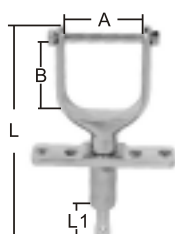

Chapter 16 Rod Holder, Row Lock , and Rod Hanger

FLAT MOUNT FISHING ROD GIMBAL AISI 316

ITEM NO.	I.D.	Weight
009869	33mm(1-19/64")	540g

TUBE MOUNT FISHING ROD GIMBAL casted AISI 316

ITEM NO.	Size	to fit tube	Weight
009867	3-7/8"x1-3/4"(98x44mm)	1"(25mm)	540g

ADJUSTABLE REEL HANGER AISI 316

securely store trolling reels on ceiling or gunwale. fits most popular reels. Hangers are easily adjusted to accommodate a wide range of reel sizes.

ITEM NO.	Adjustes	Size mm	Weight
009952	44~57	(1.71"~2.275")	140g

ROUND OARLOCKS AISI 316

ITEM NO.	Size mm	Length mm	Weight
000119	50(2")	125(5")	140g
000118	58(2-1/4")	137(5-7/16")	225g

ROWLOCK HORNS WITH SOCKETS

precision casted AISI 316

	O.D.	Length	
ITEM NO.	Shank mm	Shank mm	Weight
000133	10(25/64")	45(1-3/4")	410g

ROWLOCK HORNS WITH SOCKETS

precision casted AISI 316

ITEM NO.	L	L1	A	B	Weight
	mm	mm	mm	mm	
000140	170	75	50	60	460g